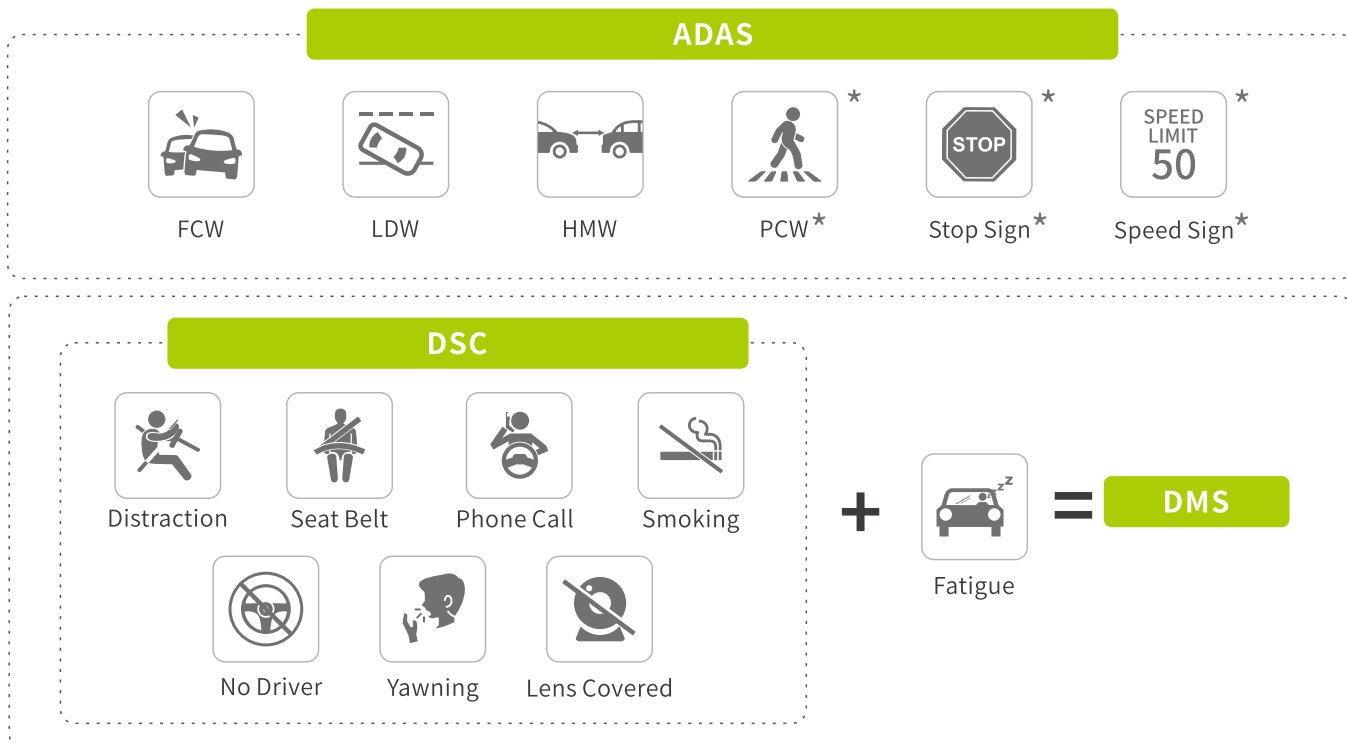

Ultra Clarity

1920P Road Facing Lens with 140° DFOV & 1080P Driver Facing Lens with 170° DFOV

In Cabin Feedback

Real-time Audio & Visual Alert

All-in-AI

4-CH AI Dashcam, Professional ADAS & Improved DSC

Always Online

Emark

CE-RED

FCC-ID

UKCA

ROHS

REACH

PTCRB

AT&T

Verizon

Risk Detection

* For safety features regarding PCW/Stop Sign/Speed Sign, additional customized firmware and AI algorithm training is required, please contact Streamax account manager for more details.

Video and Active Safety Convergence

* The usage of the portraits has been authorized

Solution Portfolio

- 1 DMS CAMERA***
Monitor driver behavior
- 2 R-Watch***
Audio and visual alert
- 3 HD Display ***
Blind spot video feed
- 4 AD Plus2.0**
Dual channel dashcam with built-in AI
- 5 Rearview CAMERA***
Vehicle rear monitoring